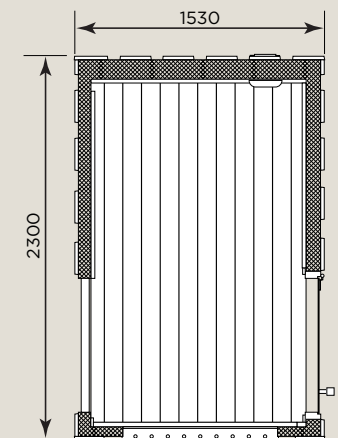

Dimensions

- Depth 2300 x width 2250 x height 2550 mm
- Internal volume: 8,6 m³
- Window height 1840 x width 1950 mm
- Sauna weight 1100 kg (excl. heater & stones)

Interior surface material

- Softwood plywood and waned softwood

Dimensions

- Depth 1530 x width 2300 x height 2550 mm
- Window height 400 x width 900 mm
- Dressing room weight 800 kg

Interior surface material

- Softwood plywood and waned softwood

Outside materials

- Softwood plywood and waned softwood
- Ceiling beams 45 x 95 mm
- Insulation 30 mm Segmented Polyether Polyurethane (SPU)
- Roof material tin, thickness 187 mm
- Window material: Double-glazed glass (8 mm + 6 mm tempered glass), space between glasses 8 mm filled with Argon gas. The thickness of the element is 22 mm.

SHL3501

HARVIA LEGEND HOT TUB

Features

- Color: black
- Suitable for 4 to 6 people
- The net power of the Legend stove transferred to water is circa 29 kW
- Feed-through for filter return hose

Dimensions

- Depth 910 x height 1100 mm
- Diameter 1700 mm
- Dry weight 131 kg
(weight of the pool without stove and chimney: 83 kg)
- Water volume 1540 litres (minimum 650 litres)
- Chimney Ø 150 mm, 2 m + cowl
- Chimney thermal protection 1 m
- Drainage 2 ¼" female thread + hose connector 38 mm

Materials

- Wall material Dyed & heat-treated softwood, 15 mm
- Inner lining Polyethylene (PE) plastic approx. 8 mm thick
- Styrofoam insulation on the hot tub up to seat level

Cross-section of the hot tub