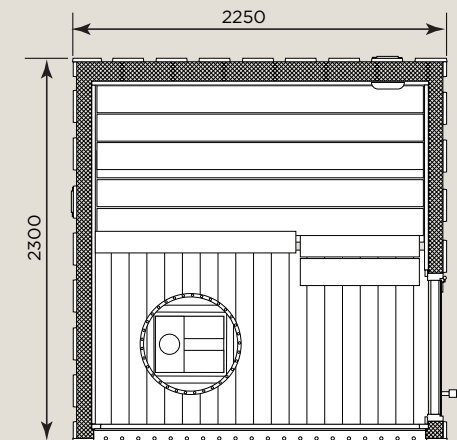

TECHNICAL DETAILS

HARVIA LEGEND SAUNA

Features

- Black painted softwood plywood and waned softwood
- Smoke gray tempered heat glass window
- Smoke gray glass door with magnetic lock. Sauna's door can be locked only when the sauna is not in use. The lock prevents the door from opening in harsh weather and secures that children cannot enter the sauna without the presence of adults.
- Delivered assembled (heater and chimney is installed on site)
- Number of persons: 4 to 6

Dimensions

- Depth 2300 x width 2250 x height 2550 mm
- Internal volume: 8,6 m³
- Window height 1840 x width 1950 mm
- Sauna weight 1100 kg (excl. heater & stones)

Interior surface material

- Softwood plywood and waned softwood

Outside materials

- Softwood plywood and waned softwood
- Ceiling beams 45 x 95 mm
- Wall thickness on sidewalls 122 mm & on back wall 137 mm
- Insulation 30 mm Segmented Polyether Polyurethane (SPU)
- Roof material: tin, thickness 187 mm
- Window material: Double-glazed glass (8 mm + 6 mm tempered glass), space between glasses 8 mm filled with Argon gas. The thickness of the element is 22 mm.

4-6 PERSONS