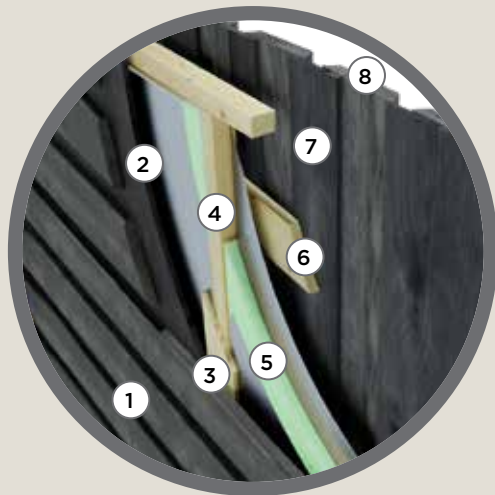

Cross-section of the wall

1. Inner wall – sheathed horizontal panel 22 mm
2. Plywood 9 mm
3. Inner wall vertical framing 9 mm
4. Frame 45 mm (Note: the frame on the rear wall is 70 mm)
5. Aluminum-coated insulation 30 mm (polyurethane)
  (The insulation is inside the frame and creates a 15 mm air gap)
6. Outer wall horizontal framing 15 mm
7. Plywood 9 mm
8. Outer wall - sheathed vertical panel, 22 mm

HARVIA LEGEND SAUNA HEATER OPTIONS

Harvia Legend 240 GreenFlame

Fire roars cleanly behind the large glass door of the Harvia Legend 240 GreenFlame wood burning heater, and you can just enjoy the magical and relaxing ambience. The low-emission, durable and easy-to-use sauna heater is suited to medium-sized saunas. Its hefty stone quantity guarantees a traditional, soft saunabath. The heart of the sauna heater is a fully renewed GreenFlame fire chamber, which has been designed with clean combustion in mind. The new fire chamber reduces the particulate emissions generated by wood combustion by one fifth and carbon monoxide emissions by 70%.